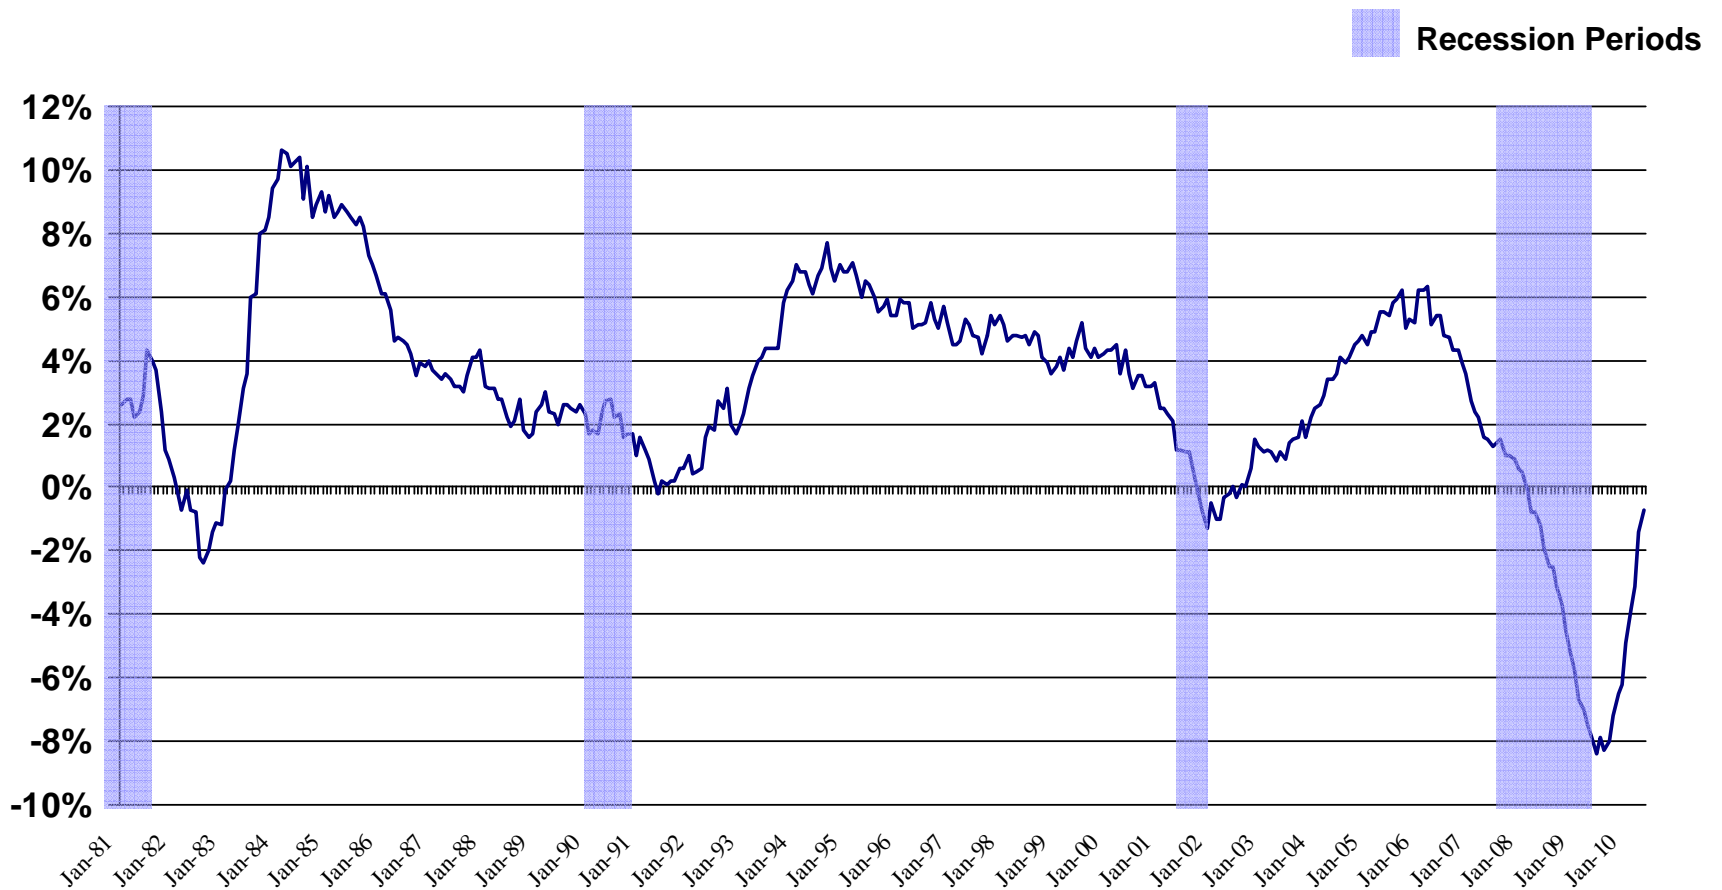

Arizona Employment

(Nonfarm Employment Percent Change 1980 - 2010)

*Data through May 2010