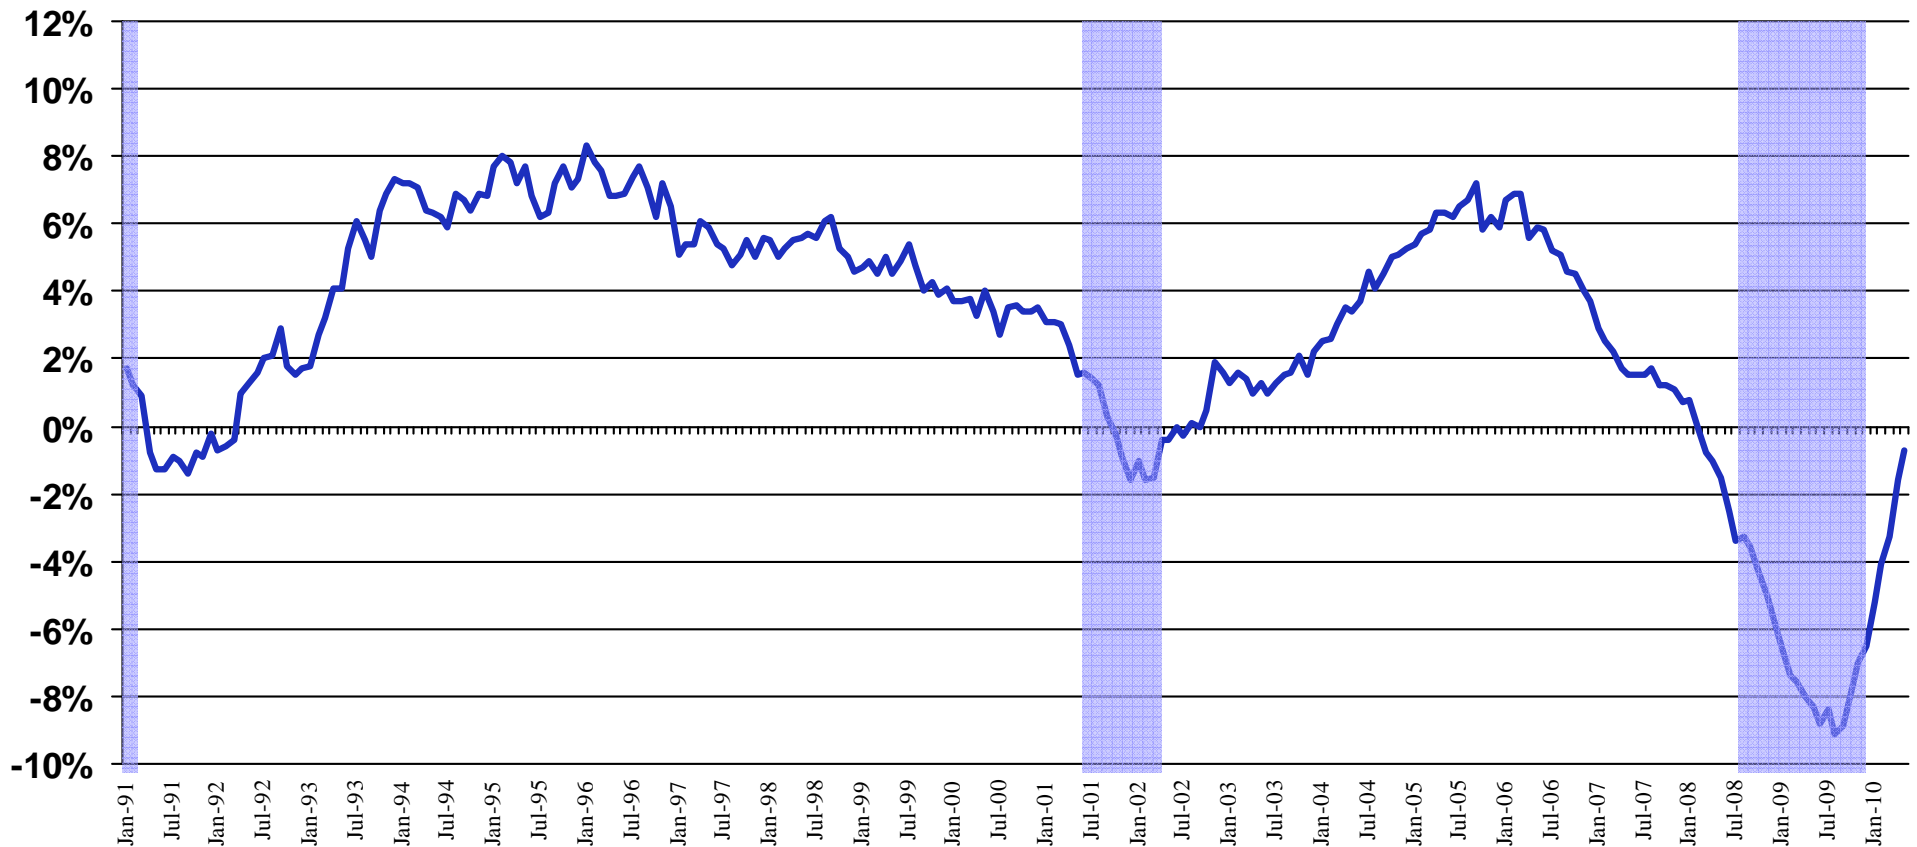

Greater Phoenix Employment Percent Change Year Ago 1991 – 2010

Source: Arizona Department of Commerce, Research Administration

— Greater Phoenix

Elliott D. Pollack & Company

•Data through May 2010.

■ Recession Periods